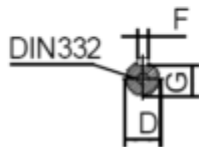

Data Sheet

Article number: 250302200426

Description: Kleedrive T3C 180L-4 22.0KW 1400 rpm
3x400/690V 50HZ IP55 B34 Eff=93%

Measures

A = 279	F = 14	P =
AA = 354	G = 42.5	R =
AC = Ø360	H = 180	S = -
AD = 445	HD = 265	T =
B = 279	K = Ø15	TBH = 187
C = 121	L = 725	TBS = 180
D = Ø48	M =	TBW = 162
E = 110	N =	